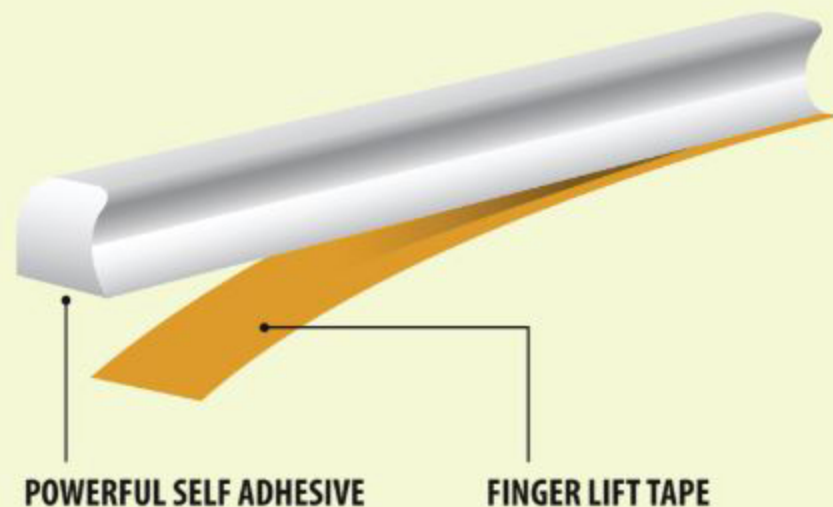

## BENEFITS

- Saves time installing onto die
- No glue residue - cleaner die
- Easy to remove
- No solvents - better for environment
- Won't damage plywood when removing
- Adheres to coated and uncoated plywood
- Supplied in 5mm and 8mm base widths
- Finger lift tape can be reapplied
- Easy to identify with yellow tape

## SELF ADHESIVE SUPER SPRINT

## FINGER LIFT TAPE

- Tape can be reapplied
- Easy to identify